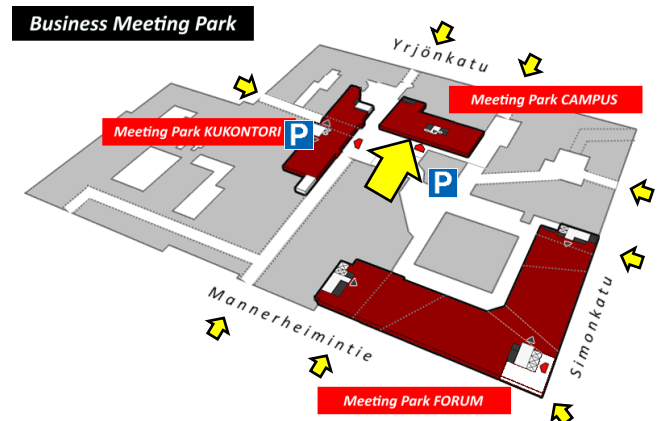

Meeting Park CAMPUS

Yrjönkatu 29 C (Forum Kukontori)
 4th floor
 00100 HELSINKI, FINLAND
 +358 (0) 10 5011 503

BY FOOT:

From the Yrjönkatu street:

Go along the **corridors** of the Forum shopping center to the *Kukontori* square. Enter from the door next to a **red CAMPUS flag**, in front the dark blue building.

From the Forum shopping centre:

On the **3rd floor**, go outside from the doors next to the *Picnic* restaurant. Enter from the door next to a **red CAMPUS flag**, in front the dark blue building.

Take the elevator to the 4th floor or by the stairs up 1.5 floors.
 The doorbell can be found the next to the door.
 Reception will open the door and welcome you.

BY CAR / CAR PARKING: EuroPark CityForum

Enter by car from **Simonkatu** street, opposite to the Forum shopping center or/and from **Ruoholahdenkatu** -street.

On the parking garage, go by foot to the Forum shopping center's exit corridor, next to the 'info desk' (on the upper level). Take the elevators in the end of the corridor, and go to the 3rd floor.

Go outside of the shopping center to Kukontori plaza, and to left 20 m. Enter from the door next to a **red CAMPUS flag**, in front the dark blue building.

The door is open, but the doorbell can be found on the next to the door. Reception will open the door.