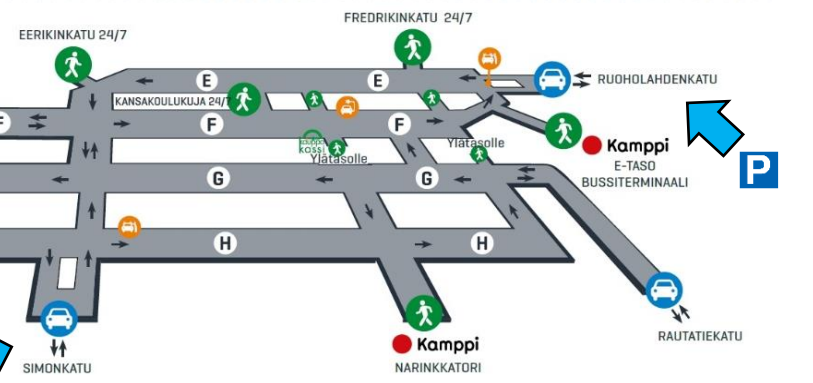

From the Forum shopping centre:

On the **3rd floor**, go outside from the doors next to the *Picnic* restaurant. Enter from the door next to a **red CAMPUS flag**, in front the dark blue building.

Take the elevator to the 4th floor or by the stairs up 1.5 floors.
 The doorbell can be found the next to the door.
 Reception will open the door and welcome you.

BY CAR / CAR PARKING: EuroPark CityForum

Enter by car from **Simonkatu** street, opposite to the Forum shopping center or/and from **Ruoholahdenkatu** -street.

On the parking garage, go by foot to the Forum shopping center's exit corridor, next to the 'info desk' (on the upper level). Take the elevators in the end of the corridor, and go to the 3rd floor.

Go outside of the shopping center to Kukontori plaza, and to left 20 m. Enter from the door next to a **red CAMPUS flag**, in front the dark blue building.

The door is open, but the doorbell can be found on the next to the door. Reception will open the door.

YLÄTASO / UPPER LEVEL

STOCKMANN
KALEVANKATU 24/7

EUROPARK INFO
 Ma-pe/ Mon-Fri: 8-21
 La/ Sat: 11-19
 Su/ Sun: 12-18

KUKONTORI / YRJÖNKATU

ALATASO / LOWER LEVEL

STOCKMANN
KALEVANKATU 24/7

Welcome to
Business Meeting Park!
www.MeetingPark.fi